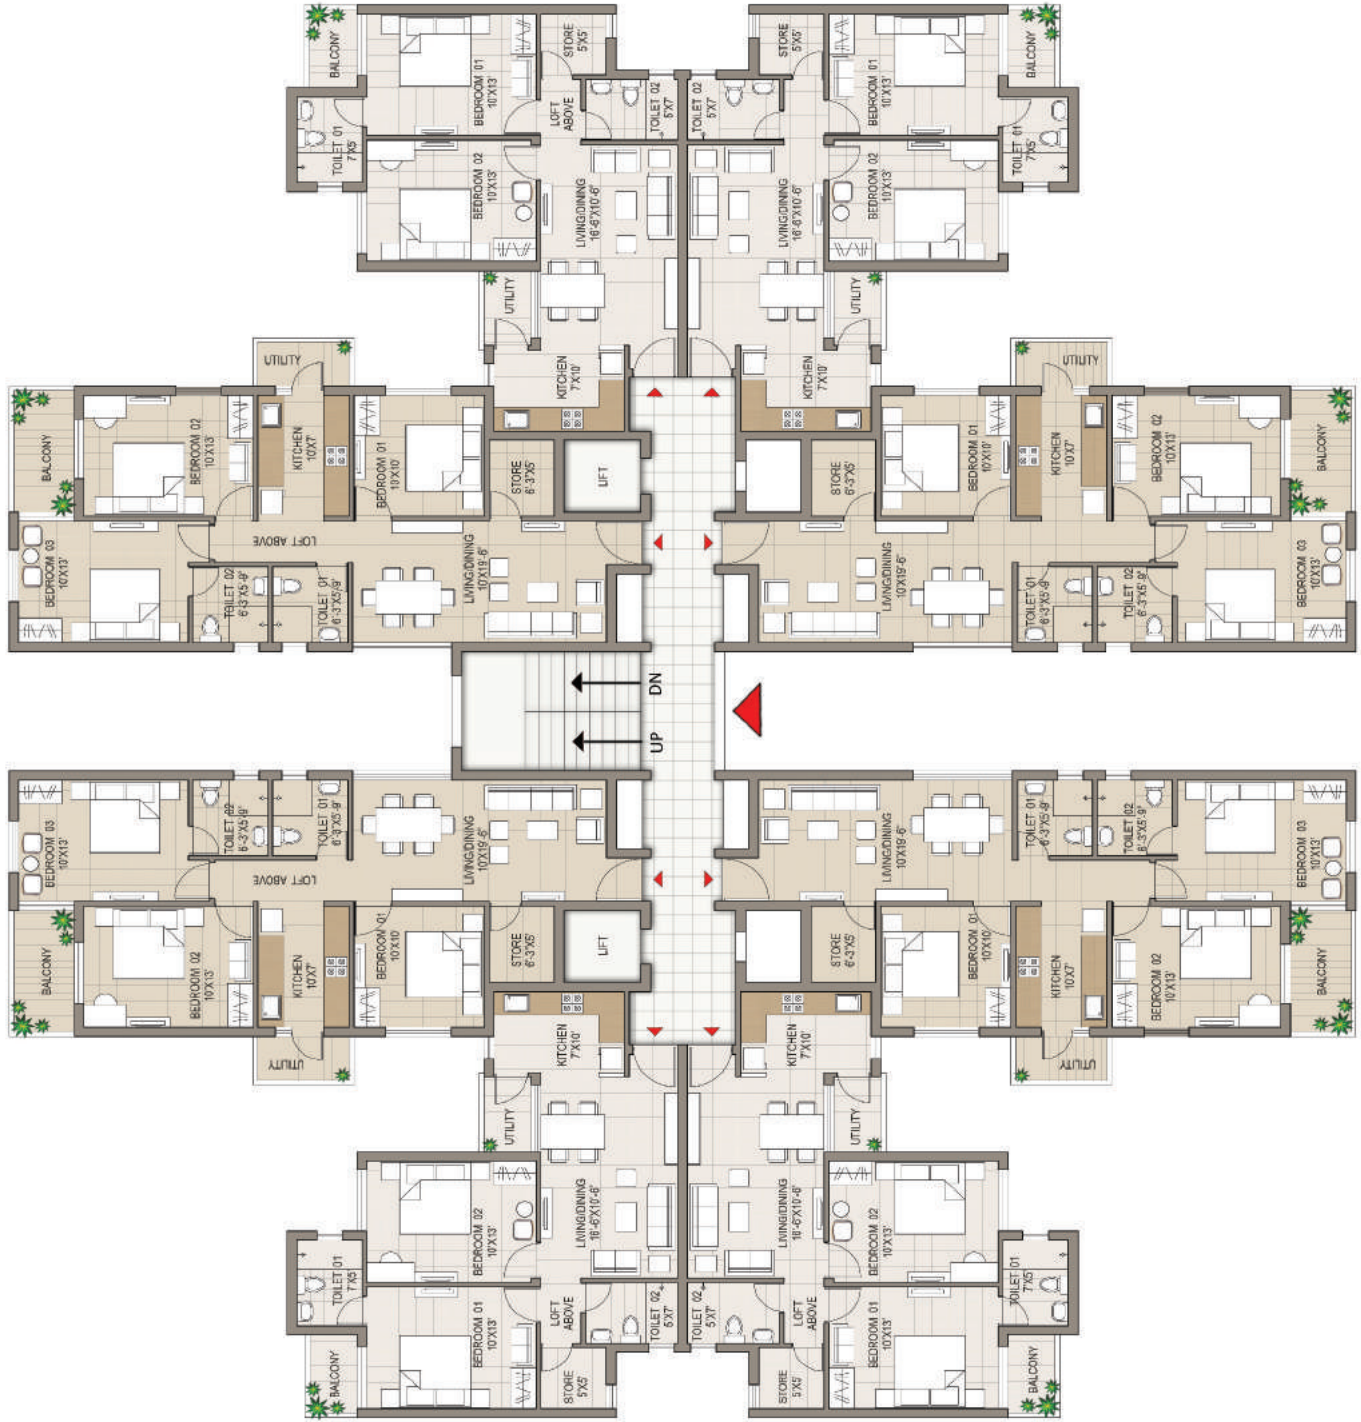

joynest CLUSTER PLAN

MOH-1