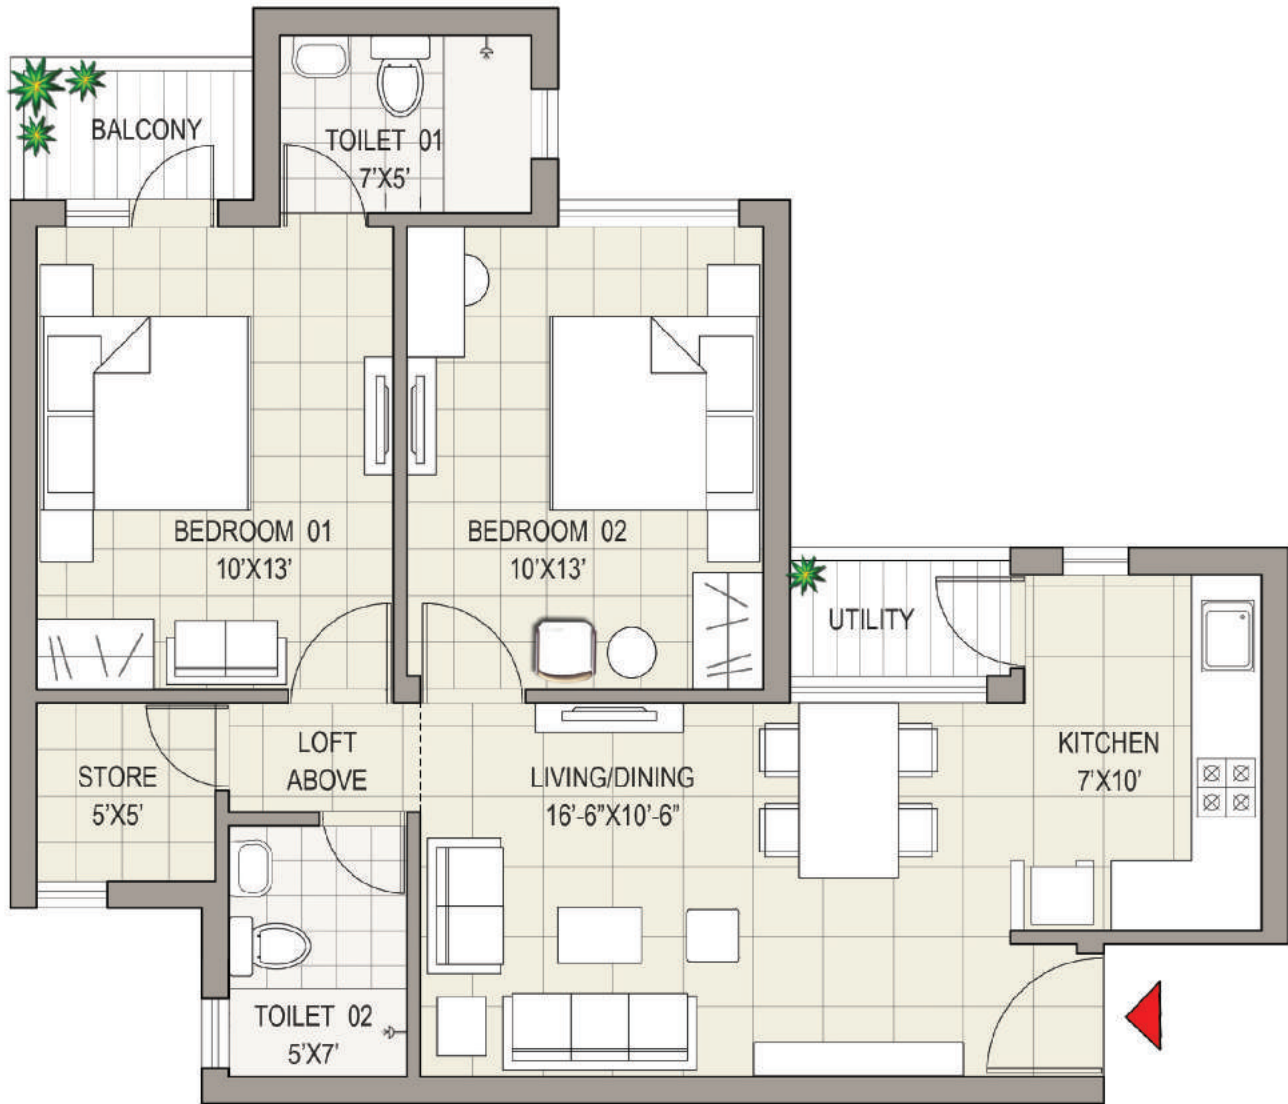

joy^{nest} LOCATION MAP
MOH-1

joynest PERSPECTIVES
MOH-1

joynest
MOH-1 MASTER PLAN

LEGEND

- 1. ENTRANCE PLAZA
- 2. DROP OFF
- 3. SHOPPING ARCADE
- 4. CLUB FACILITIES
 - GYMNASIUM
 - MULTIPURPOSE HALL
 - YOGA / MEDITATION ROOM
 - AEROBICS ROOM
 - KIDS PLAY AREA
 - CARDS ROOM
 - BILLIARD ROOM
- 5. WALKING TRACK
- 6. FITNESS COURT
- 7. SAND PIT
- 8. BASKETBALL COURT
- 9. KID'S PLAY AREA
- 10. SKATING RINK
- 11. TOT LOTS
- 12. PARTY LAWN
- 13. ELDERLY SIT-OUT
- 14. AMPHITHEATRE

joynest CLUB PLAN
MOH-1

joynest 3BHK UNIT PLAN
MOH-1
1340 Sq. Ft.

KEY PLAN

joynest CLUSTER PLAN

MOH-1

joy^{nest} 2BHK UNIT PLAN
MOH-1
1080 Sq. Ft.

KEY PLAN

joynest CLUSTER PLAN

MOH-1

joy^{nest} SPECIFICATIONS
MOH-1

Item	Living / Dining Room	Master Bedroom	Other Room(s)	Toilets	Kitchen
Flooring	Vertified Tiles	Imported Wooden Flooring	Vitrified / Ceramic Tiles	Anti Skid Ceramic Tiles	Anti Skid Ceramic Tiles
Walls	Oil Bound Distemper	Oil Bound Distemper	Oil Bound Distemper	Designer Ceramic Tiles	Oil Bound Distemper
Windows / External Doors	Powder Coated Aluminum	Powder Coated Aluminum	Powder Coated Aluminum	Powder Coated Aluminum	Powder Coated Aluminum
Internal Door	Wooden - Skin Door	Wooden - Skin Door	Wooden - Skin Door	Wooden - Skin Door	None
Door Hardware	Secure Mortise Lock	Secure Mortise Lock	Secure Mortise Lock	Secure Mortise Lock	Secure Mortise Lock
Switches	Modular	Modular	Modular	Modular	Modular