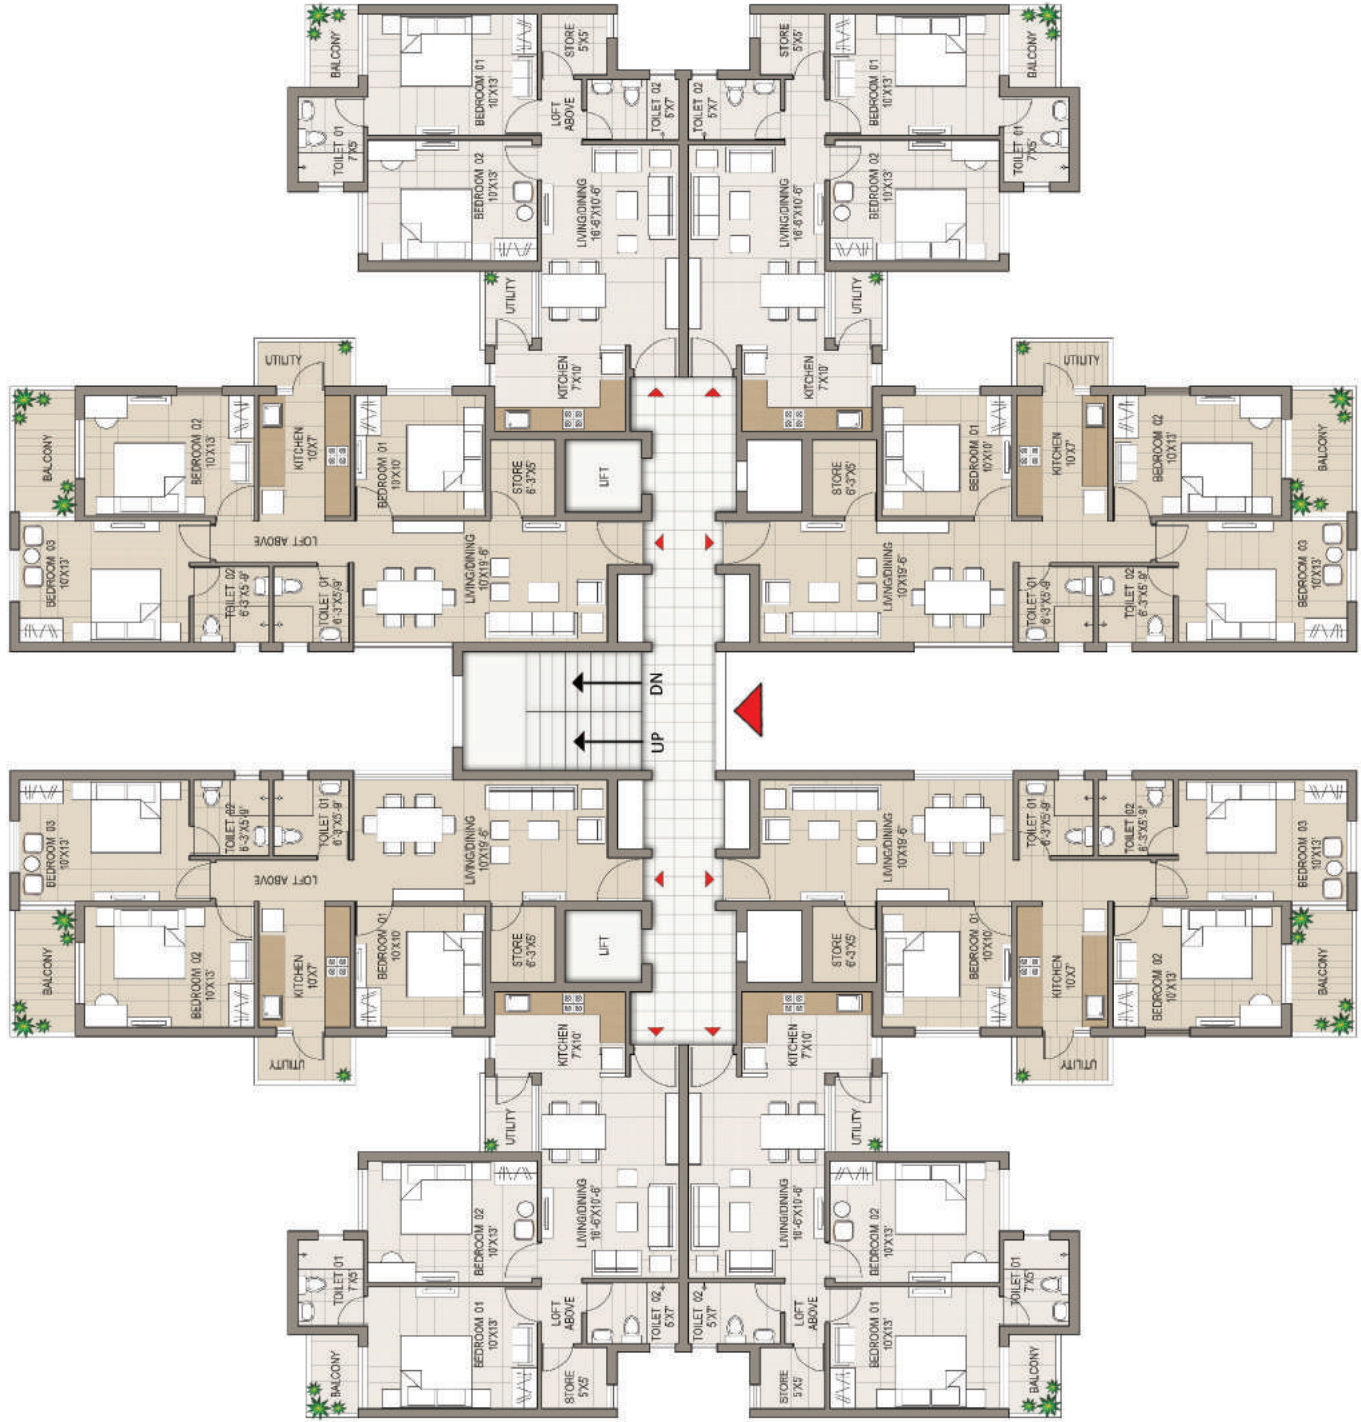

joy^{nest} LOCATION MAP
MOH-1

joynest PERSPECTIVES
MOH-1

joynest
MOH-1 MASTER PLAN

LEGEND

- 1. ENTRANCE PLAZA
- 2. DROP OFF
- 3. SHOPPING ARCADE
- 4. CLUB FACILITIES
 - GYMNASIUM
 - MULTIPURPOSE HALL
 - YOGA / MEDITATION ROOM
 - AEROBICS ROOM
 - KIDS PLAY AREA
 - CARDS ROOM
 - BILLIARD ROOM
- 5. WALKING TRACK
- 6. FITNESS COURT
- 7. SAND PIT
- 8. BASKETBALL COURT
- 9. KID'S PLAY AREA
- 10. SKATING RINK
- 11. TOT LOTS
- 12. PARTY LAWN
- 13. ELDERLY SIT-OUT
- 14. AMPHITHEATRE

joynest CLUB PLAN
MOH-1

joynest 3BHK UNIT PLAN
MOH-1
1340 Sq. Ft.

KEY PLAN

joynest CLUSTER PLAN

MOH-1

joy^{nest} 2BHK UNIT PLAN
MOH-1
1080 Sq. Ft.

KEY PLAN

joynest CLUSTER PLAN