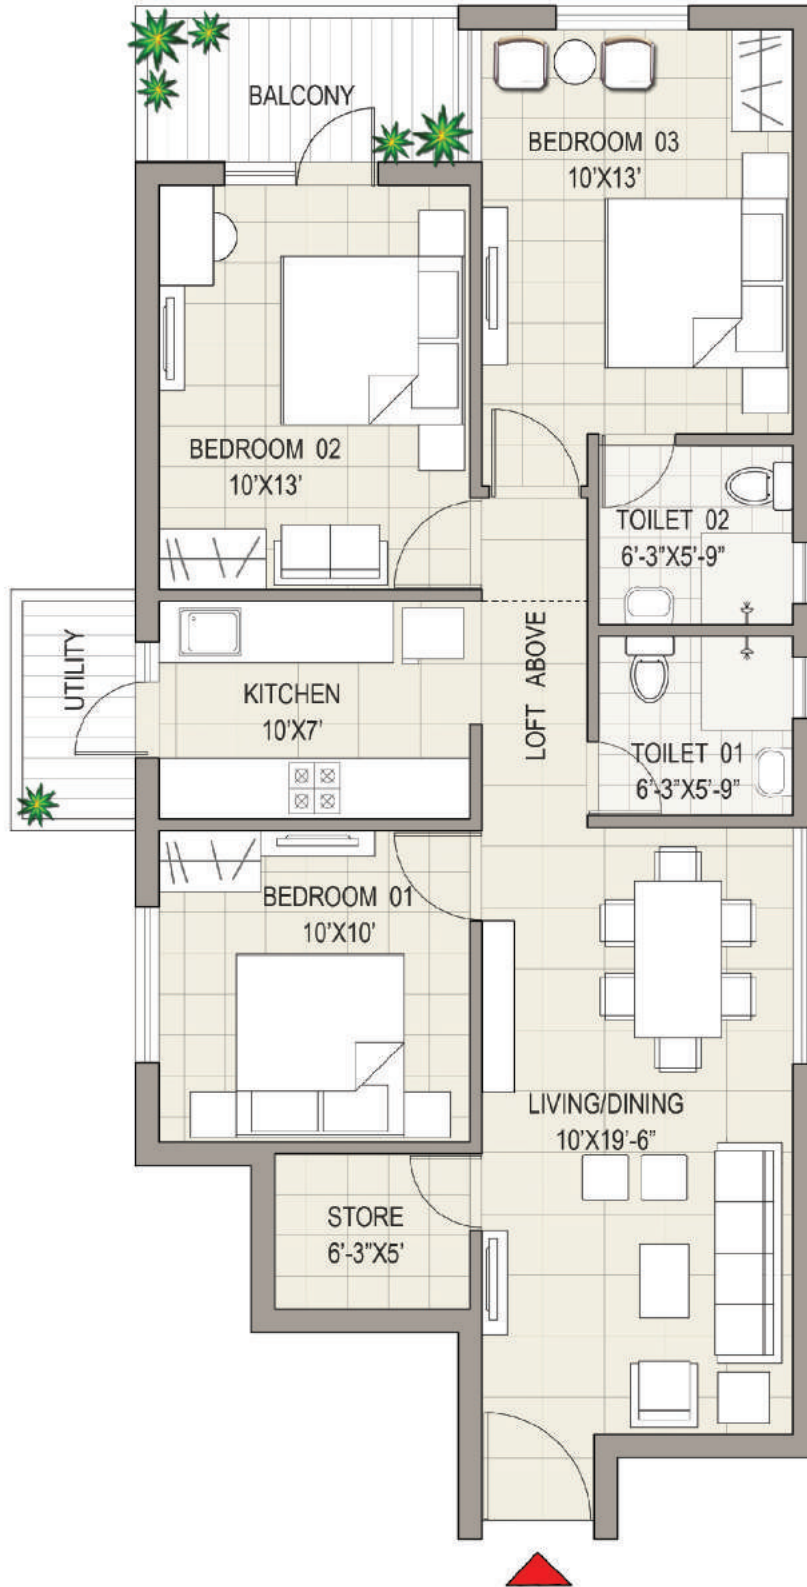

joy^{nest} LOCATION MAP
MOH-1

joynest PERSPECTIVES
MOH-1

joynest
MOH-1 MASTER PLAN

LEGEND

- 1. ENTRANCE PLAZA
- 2. DROP OFF
- 3. SHOPPING ARCADE
- 4. CLUB FACILITIES
 - GYMNASIUM
 - MULTIPURPOSE HALL
 - YOGA / MEDITATION ROOM
 - AEROBICS ROOM
 - KIDS PLAY AREA
 - CARDS ROOM
 - BILLIARD ROOM
- 5. WALKING TRACK
- 6. FITNESS COURT
- 7. SAND PIT
- 8. BASKETBALL COURT
- 9. KID'S PLAY AREA
- 10. SKATING RINK
- 11. TOT LOTS
- 12. PARTY LAWN
- 13. ELDERLY SIT-OUT
- 14. AMPHITHEATRE

joynest CLUB PLAN
MOH-1

joynest 3BHK UNIT PLAN
MOH-1
1340 Sq. Ft.

KEY PLAN

joynest CLUSTER PLAN

MOH-1

joy^{nest} 2BHK UNIT PLAN
MOH-1
1080 Sq. Ft.

KEY PLAN

joynest CLUSTER PLAN