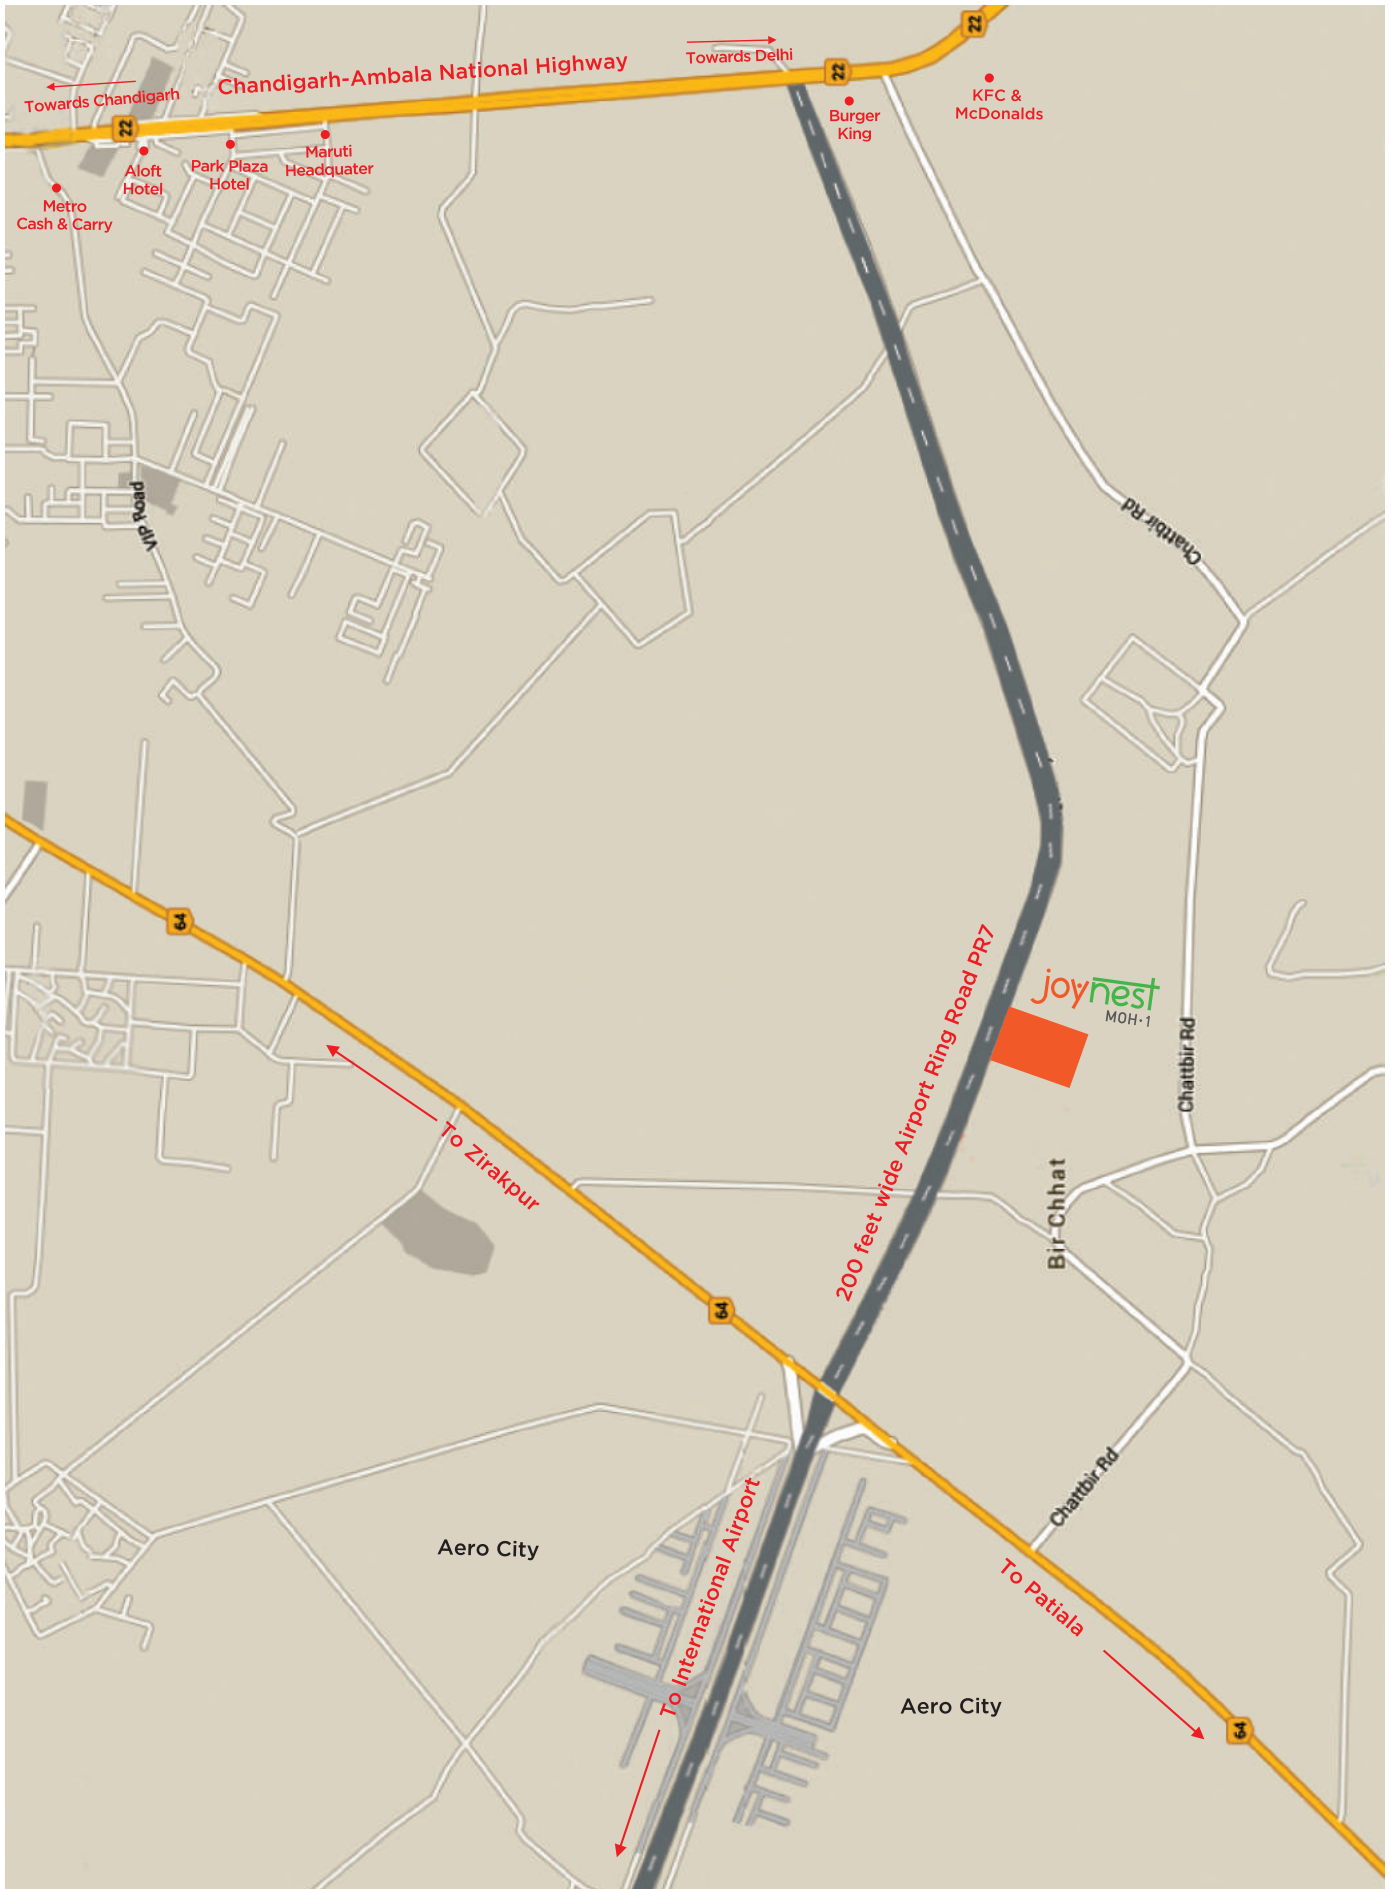

joy^{nest} LOCATION MAP
MOH-1

joynest PERSPECTIVES
MOH-1

joynest
MOH-1 MASTER PLAN

LEGEND

- 1. ENTRANCE PLAZA
- 2. DROP OFF
- 3. SHOPPING ARCADE
- 4. CLUB FACILITIES
 - GYMNASIUM
 - MULTIPURPOSE HALL
 - YOGA / MEDITATION ROOM
 - AEROBICS ROOM
 - KIDS PLAY AREA
 - CARDS ROOM
 - BILLIARD ROOM
- 5. WALKING TRACK
- 6. FITNESS COURT
- 7. SAND PIT
- 8. BASKETBALL COURT
- 9. KID'S PLAY AREA
- 10. SKATING RINK
- 11. TOT LOTS
- 12. PARTY LAWN
- 13. ELDERLY SIT-OUT
- 14. AMPHITHEATRE