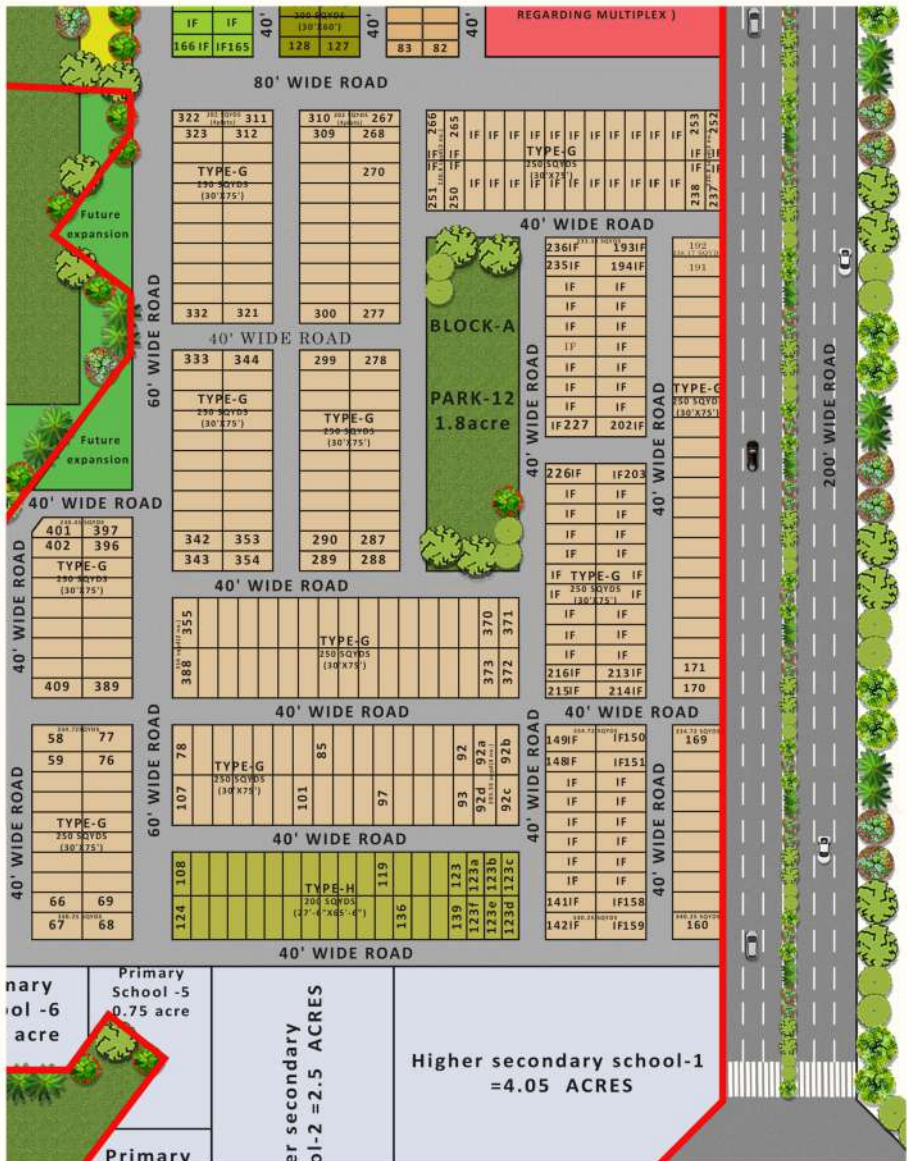

2 CAR PARKING

BIGGER BEDROOMS

WIDER BALCONIES

LIFT

Mohali Master Plan

WAVE ESTATE, SECTOR 85

NATURE'S CANVAS @ BLOCK-A

#LOCATIONMAP

Hockey
Stadium
4 kms

DAY VIEW

NIGHT VIEW

FIRST FLOOR

30X75

CARPET AREA **1188.72 SQ.FT**
 COVERED AREA **1329.25 SQ.FT**
 SUPER AREA **1898.21 SQ. FT**

SECOND / THIRD / FOURTH FLOOR

30X75

CARPET AREA **1188.72 SQ.FT**

COVERED AREA **1329.25 SQ.FT**

SUPER AREA **1795.21 SQ. FT**

STILT PARKING PLAN

30X75

RECREATION, HEALTH AND WELL BEING ARE INTEGRAL
TO THE BUSY AND CLASSY LIFESTYLES.
WE HAVE A WELL- EQUIPPED GYM FOR YOUR FITNESS,
SKATING RINK FOR CHILDREN, ADEQUATELY STOCKED
LIBRARY AMONG OTHER LEISURE AND HEALTH FACILITIES.