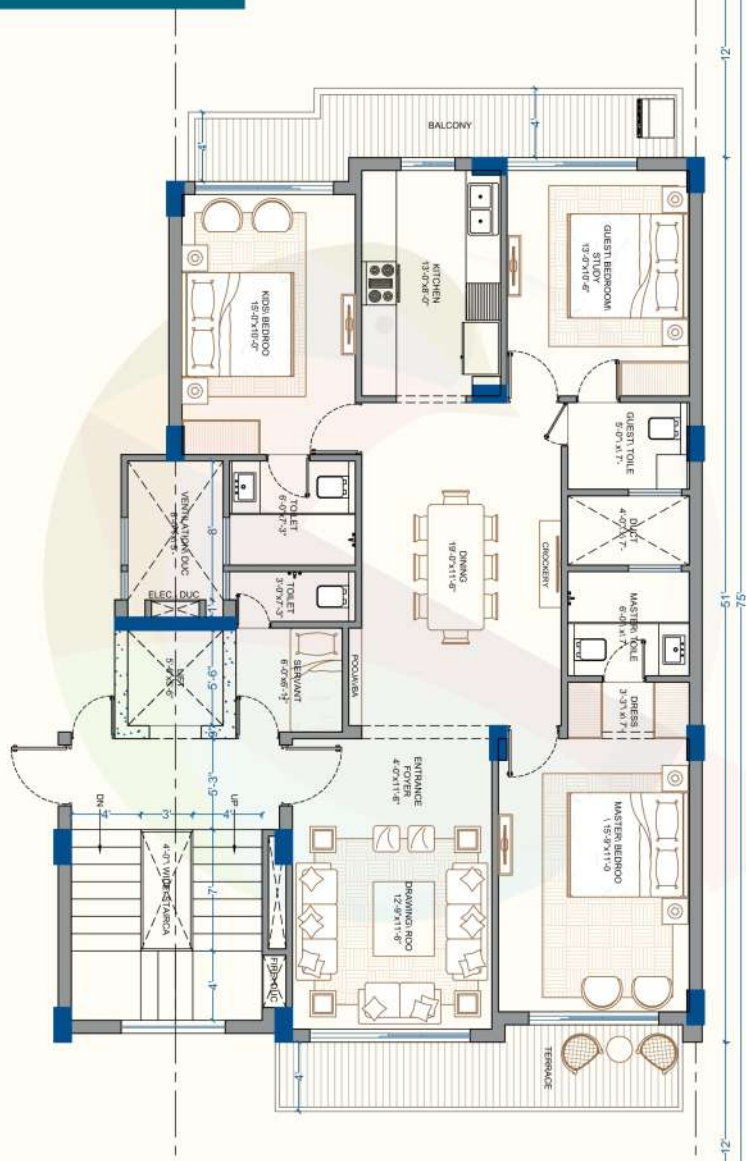

Hockey
Stadium
4 kms

DAY VIEW

NIGHT VIEW

FIRST FLOOR

30X75

CARPET AREA **1188.72 SQ.FT**
 COVERED AREA **1329.25 SQ.FT**
 SUPER AREA **1898.21 SQ. FT**

SECOND / THIRD / FOURTH FLOOR

30X75

CARPET AREA **1188.72 SQ.FT**

COVERED AREA **1329.25 SQ.FT**

SUPER AREA **1795.21 SQ. FT**

STILT PARKING PLAN

30X75

RECREATION, HEALTH AND WELL BEING ARE INTEGRAL
TO THE BUSY AND CLASSY LIFESTYLES.
WE HAVE A WELL- EQUIPPED GYM FOR YOUR FITNESS,
SKATING RINK FOR CHILDREN, ADEQUATELY STOCKED
LIBRARY AMONG OTHER LEISURE AND HEALTH FACILITIES.

AMENITIES

Existing

Fully Functional Club House
Banquette Hall
Gym
Library
Table Tennis

Carrom
Card Room
Yoga Room
Ampitheater
Swimming Pool

On-site Grocery Store

Up Coming

World Class
Vertical Club House - 8000 sq yds size
Lawn Tennis Court
Badminton Court
Basketball Court