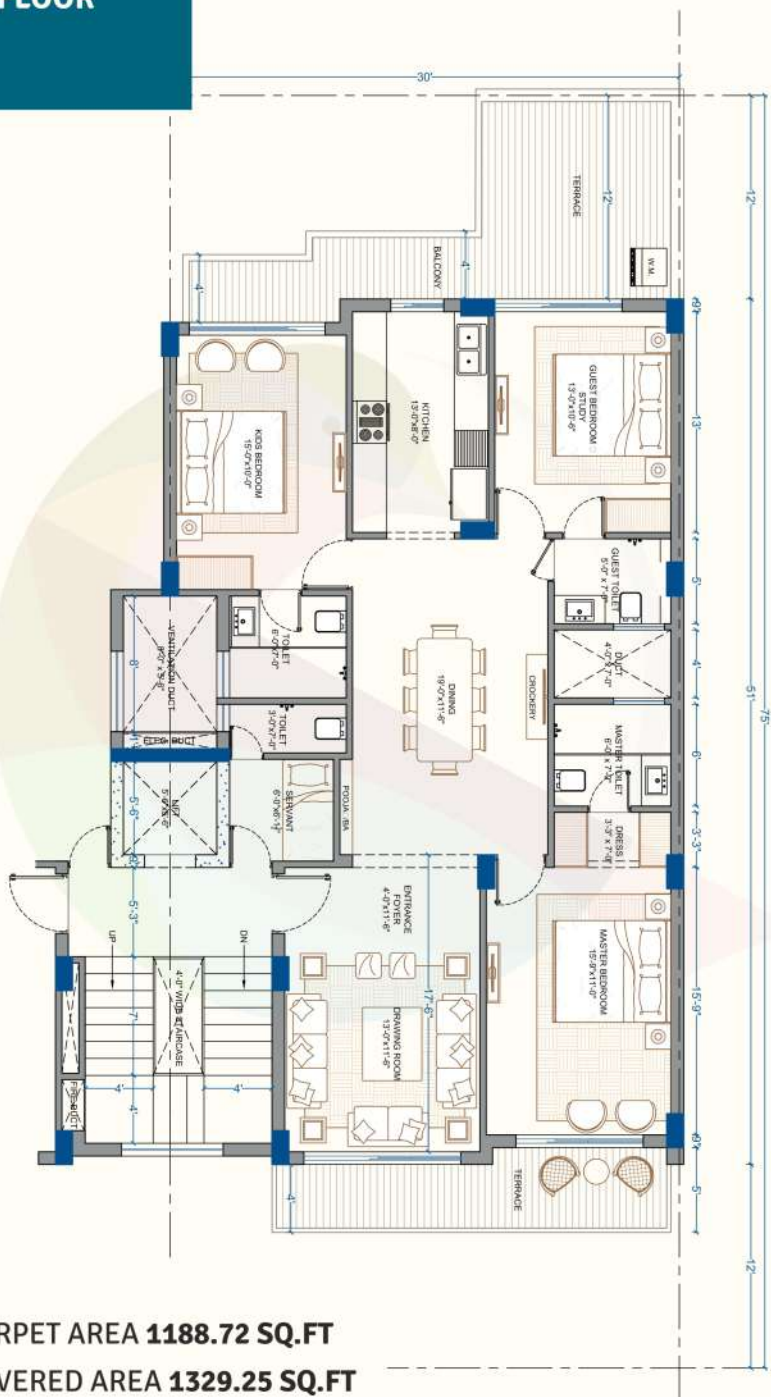

2 CAR PARKING

BIGGER BEDROOMS

WIDER BALCONIES

LIFT

Mohali Master Plan

WAVE ESTATE, SECTOR 85

NATURE'S CANVAS @ BLOCK-A

#LOCATIONMAP

Hockey
Stadium
4 kms

DAY VIEW

NIGHT VIEW

FIRST FLOOR

30X75

CARPET AREA **1188.72 SQ.FT**
 COVERED AREA **1329.25 SQ.FT**
 SUPER AREA **1898.21 SQ. FT**

SECOND / THIRD / FOURTH FLOOR

30X75

CARPET AREA **1188.72 SQ.FT**

COVERED AREA **1329.25 SQ.FT**

SUPER AREA **1795.21 SQ. FT**

STILT PARKING PLAN

30X75

RECREATION, HEALTH AND WELL BEING ARE INTEGRAL
TO THE BUSY AND CLASSY LIFESTYLES.
WE HAVE A WELL- EQUIPPED GYM FOR YOUR FITNESS,
SKATING RINK FOR CHILDREN, ADEQUATELY STOCKED
LIBRARY AMONG OTHER LEISURE AND HEALTH FACILITIES.