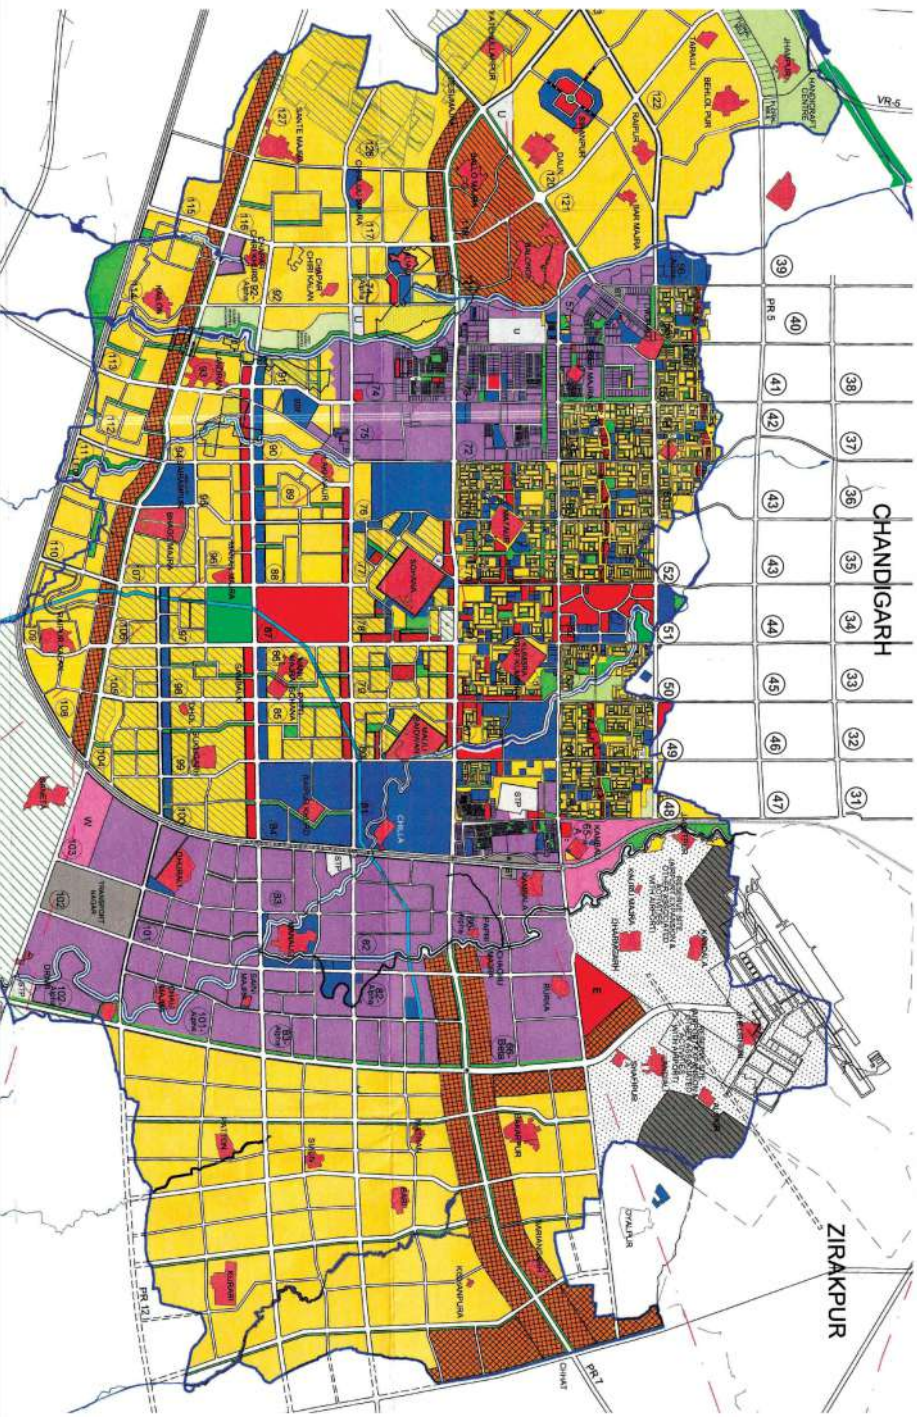

Mohali Master Plan