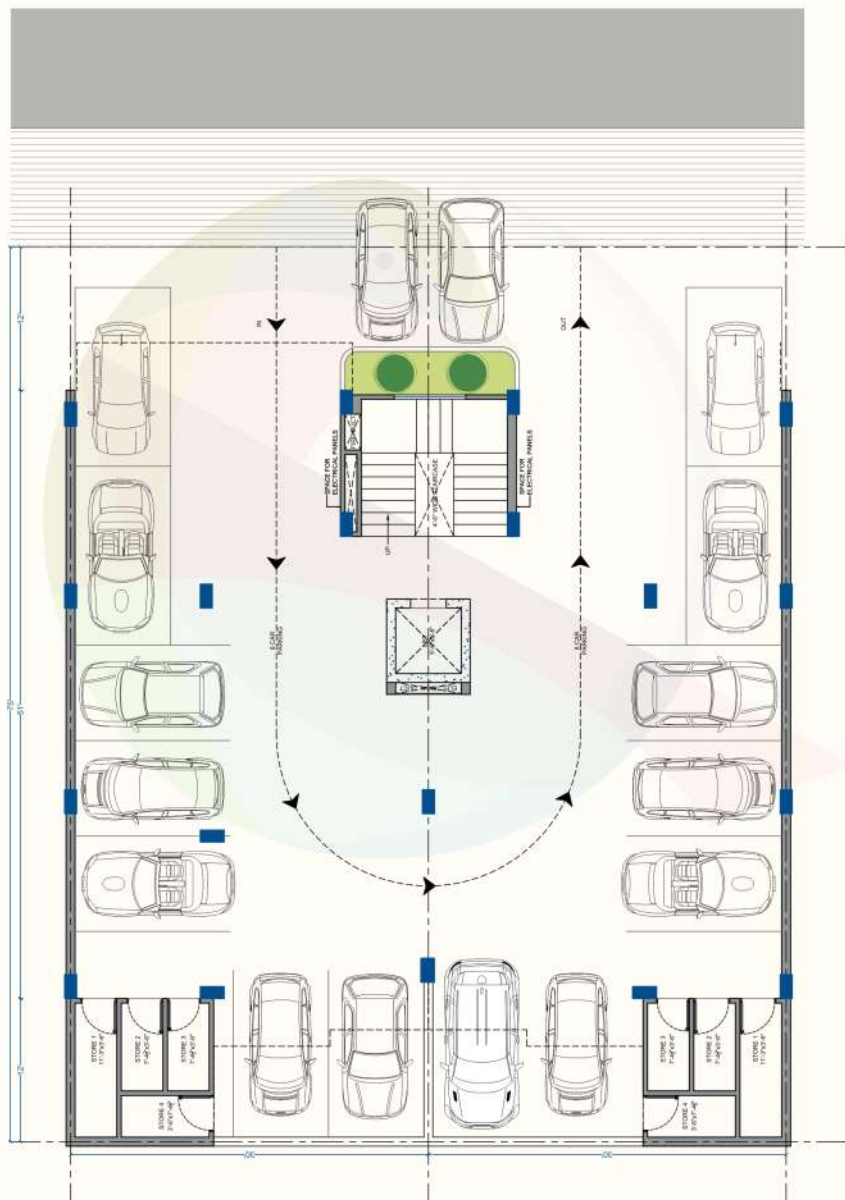

Hockey
Stadium
4 kms

DAY VIEW

NIGHT VIEW

FIRST FLOOR

30X75

CARPET AREA **1188.72 SQ.FT**
 COVERED AREA **1329.25 SQ.FT**
 SUPER AREA **1898.21 SQ. FT**

SECOND / THIRD / FOURTH FLOOR

30X75

CARPET AREA **1188.72 SQ.FT**

COVERED AREA **1329.25 SQ.FT**

SUPER AREA **1795.21 SQ. FT**

STILT PARKING PLAN

30X75

RECREATION, HEALTH AND WELL BEING ARE INTEGRAL
TO THE BUSY AND CLASSY LIFESTYLES.
WE HAVE A WELL- EQUIPPED GYM FOR YOUR FITNESS,
SKATING RINK FOR CHILDREN, ADEQUATELY STOCKED
LIBRARY AMONG OTHER LEISURE AND HEALTH FACILITIES.